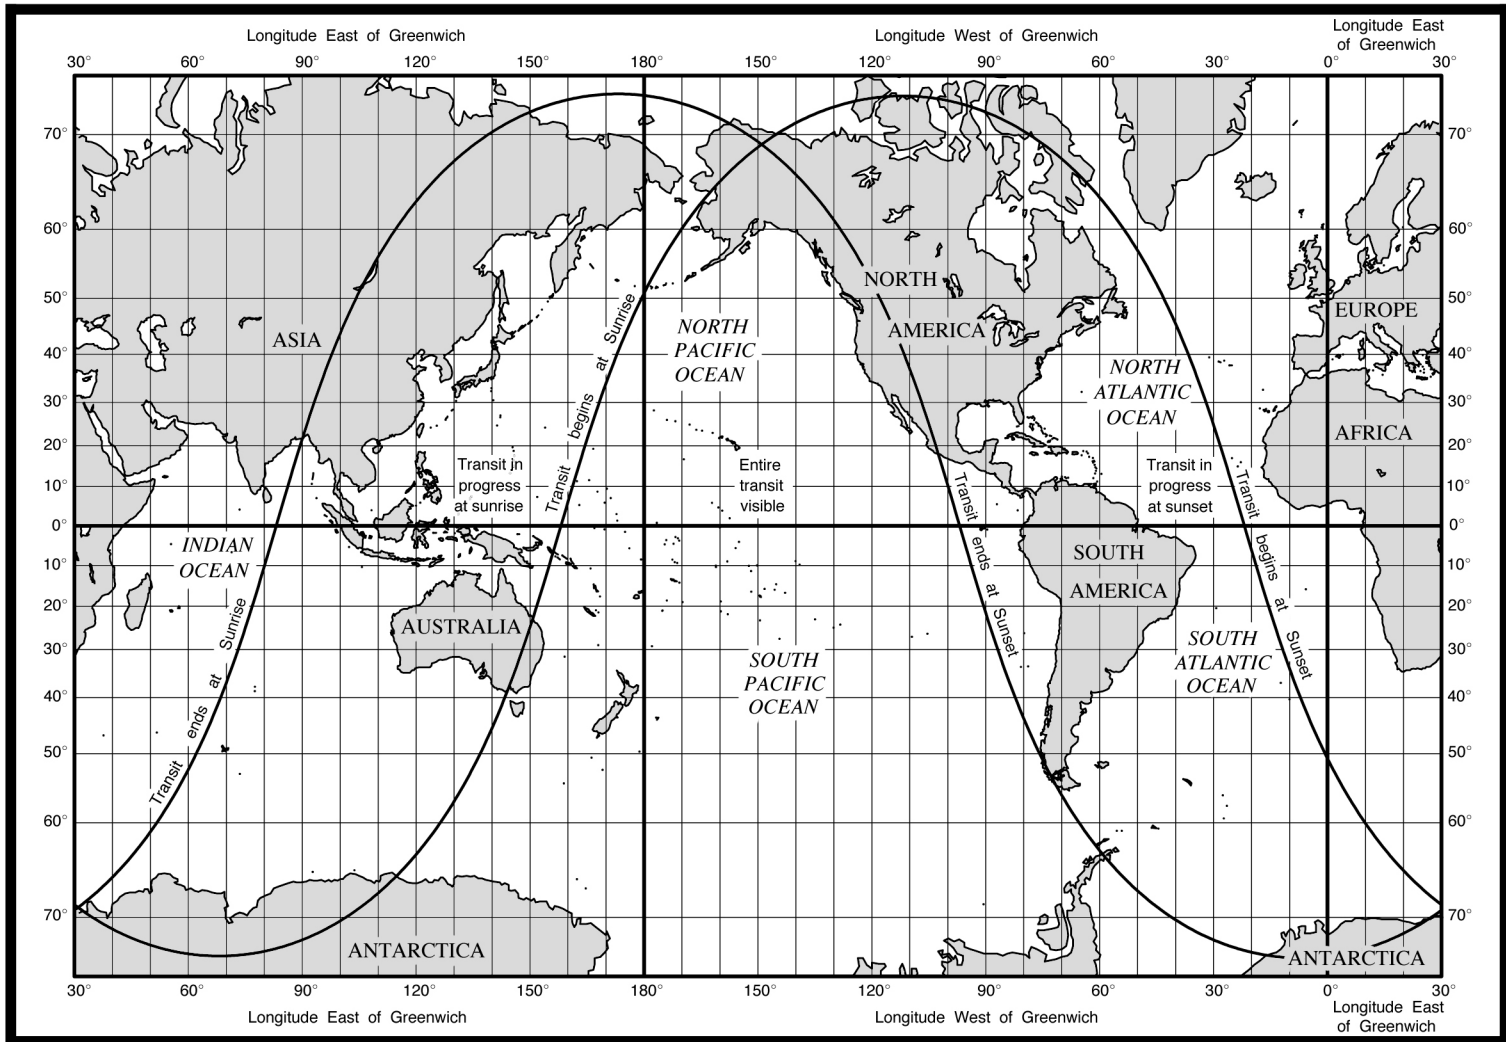

# TRANSIT OF MERCURY OF 2006 NOVEMBER 8-9

ASTRONOMICAL APPLICATIONS DEPT.  
U.S. NAVAL OBSERVATORY  
WASHINGTON, DC 20392-5420 USA