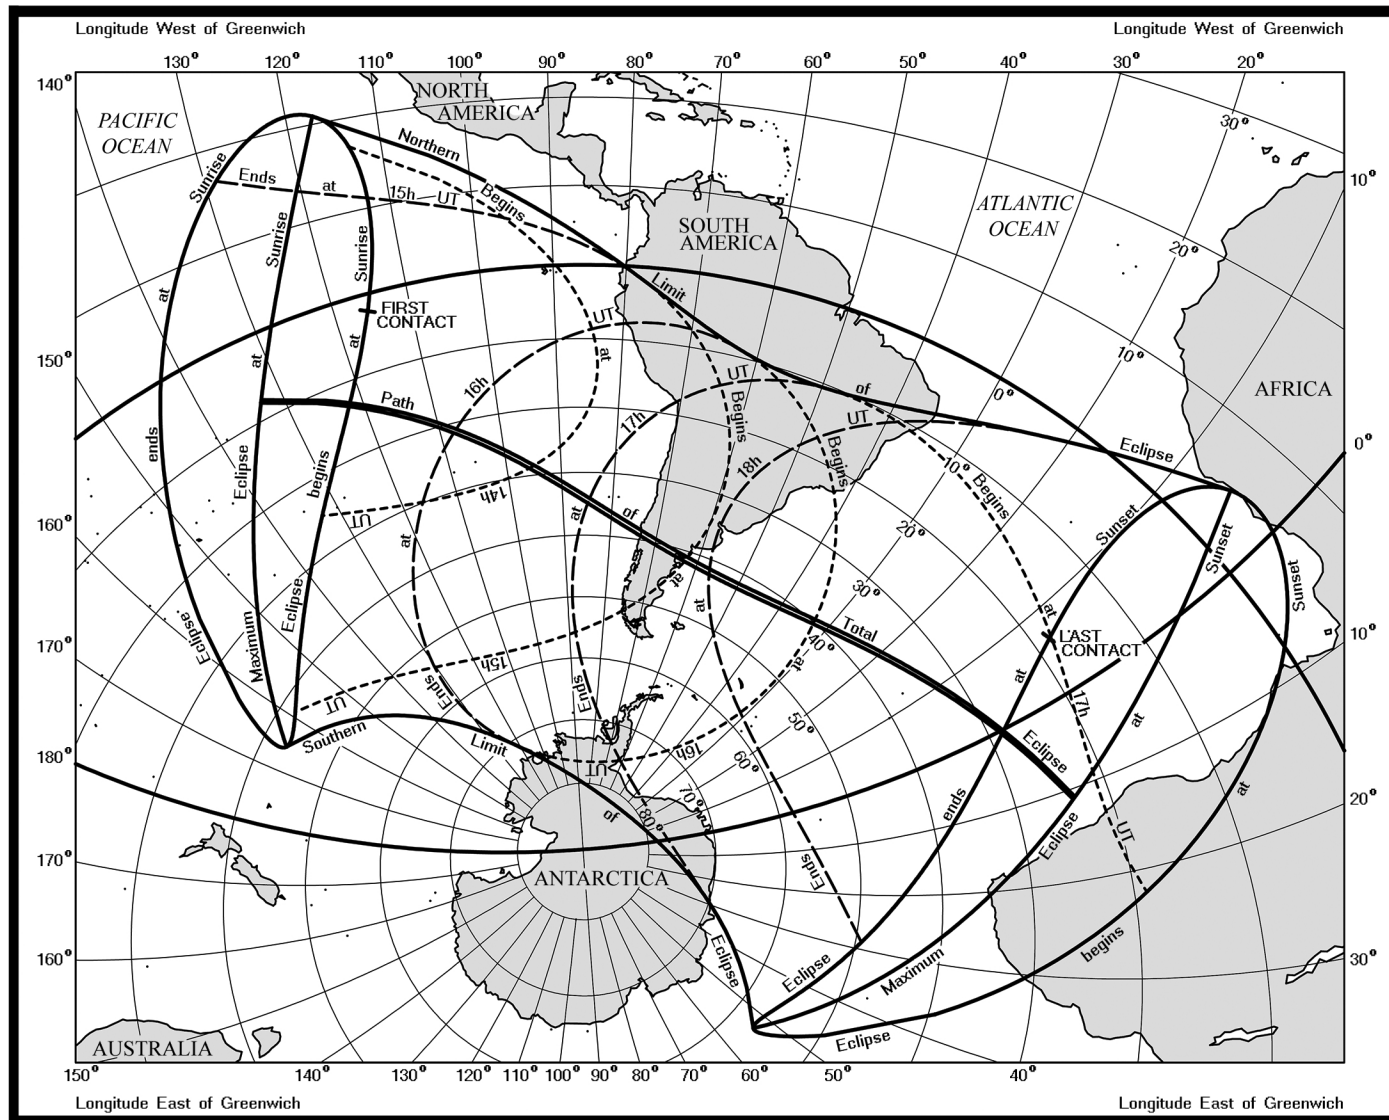

TOTAL SOLAR ECLIPSE OF 2020 DECEMBER 14

ASTRONOMICAL APPLICATIONS DEPT.
 U.S. NAVAL OBSERVATORY
 WASHINGTON, DC 20392-5420 USA