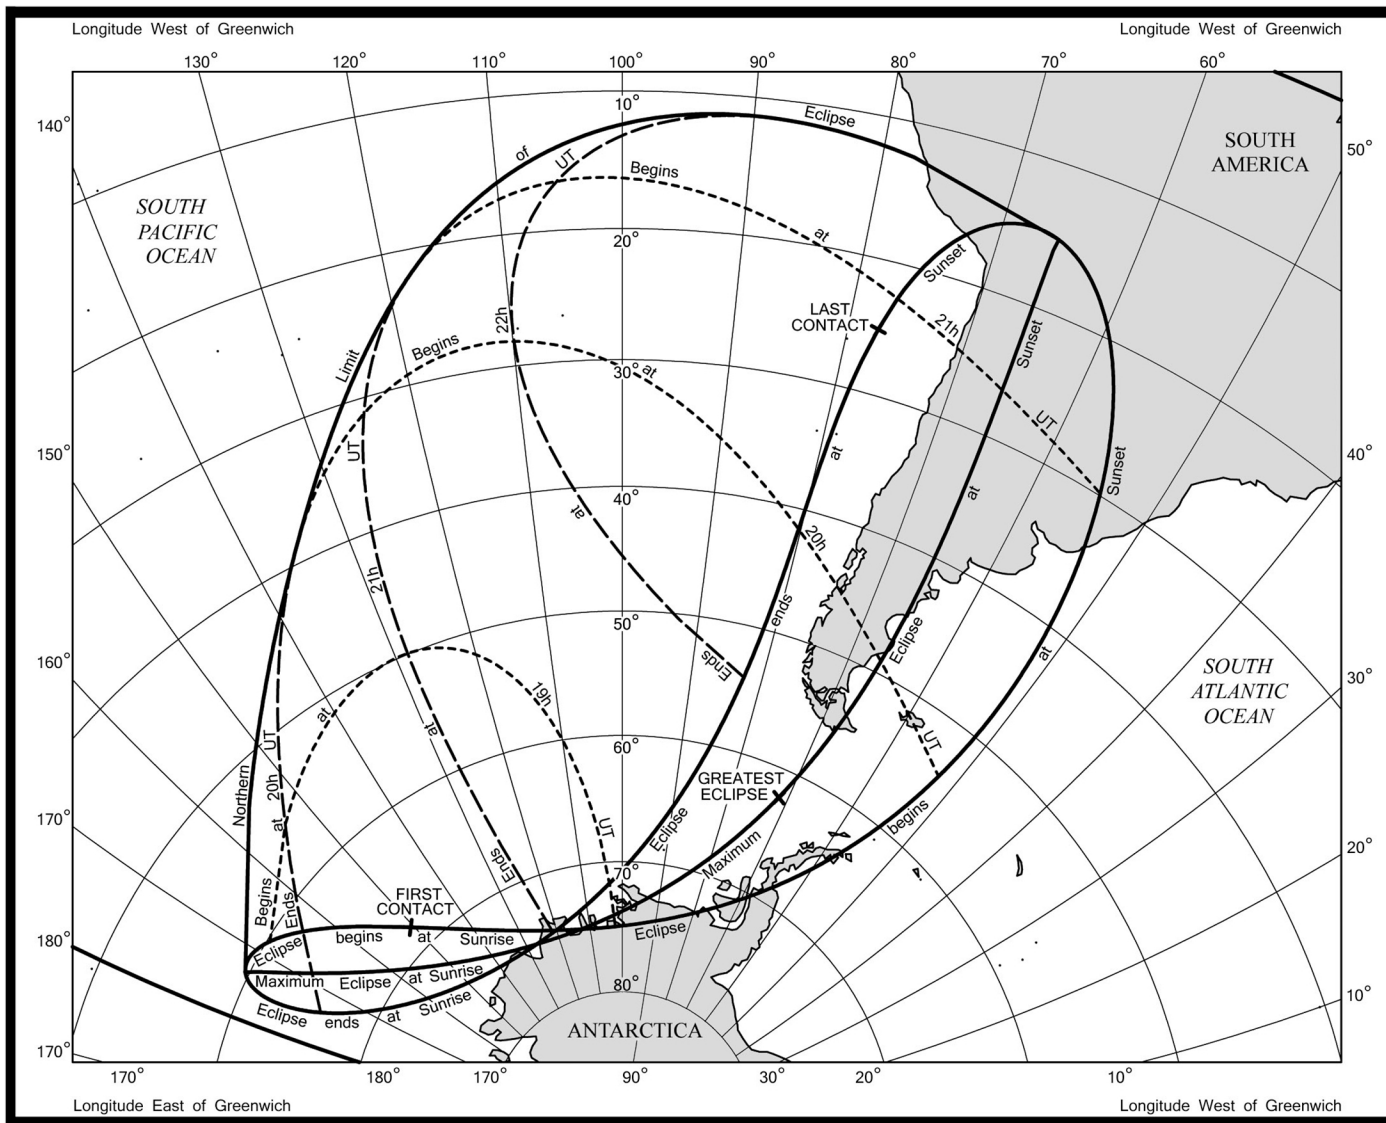

PARTIAL SOLAR ECLIPSE OF 2022 APRIL 30

ASTRONOMICAL APPLICATIONS DEPT.
 U.S. NAVAL OBSERVATORY
 WASHINGTON, DC 20392-5420 USA