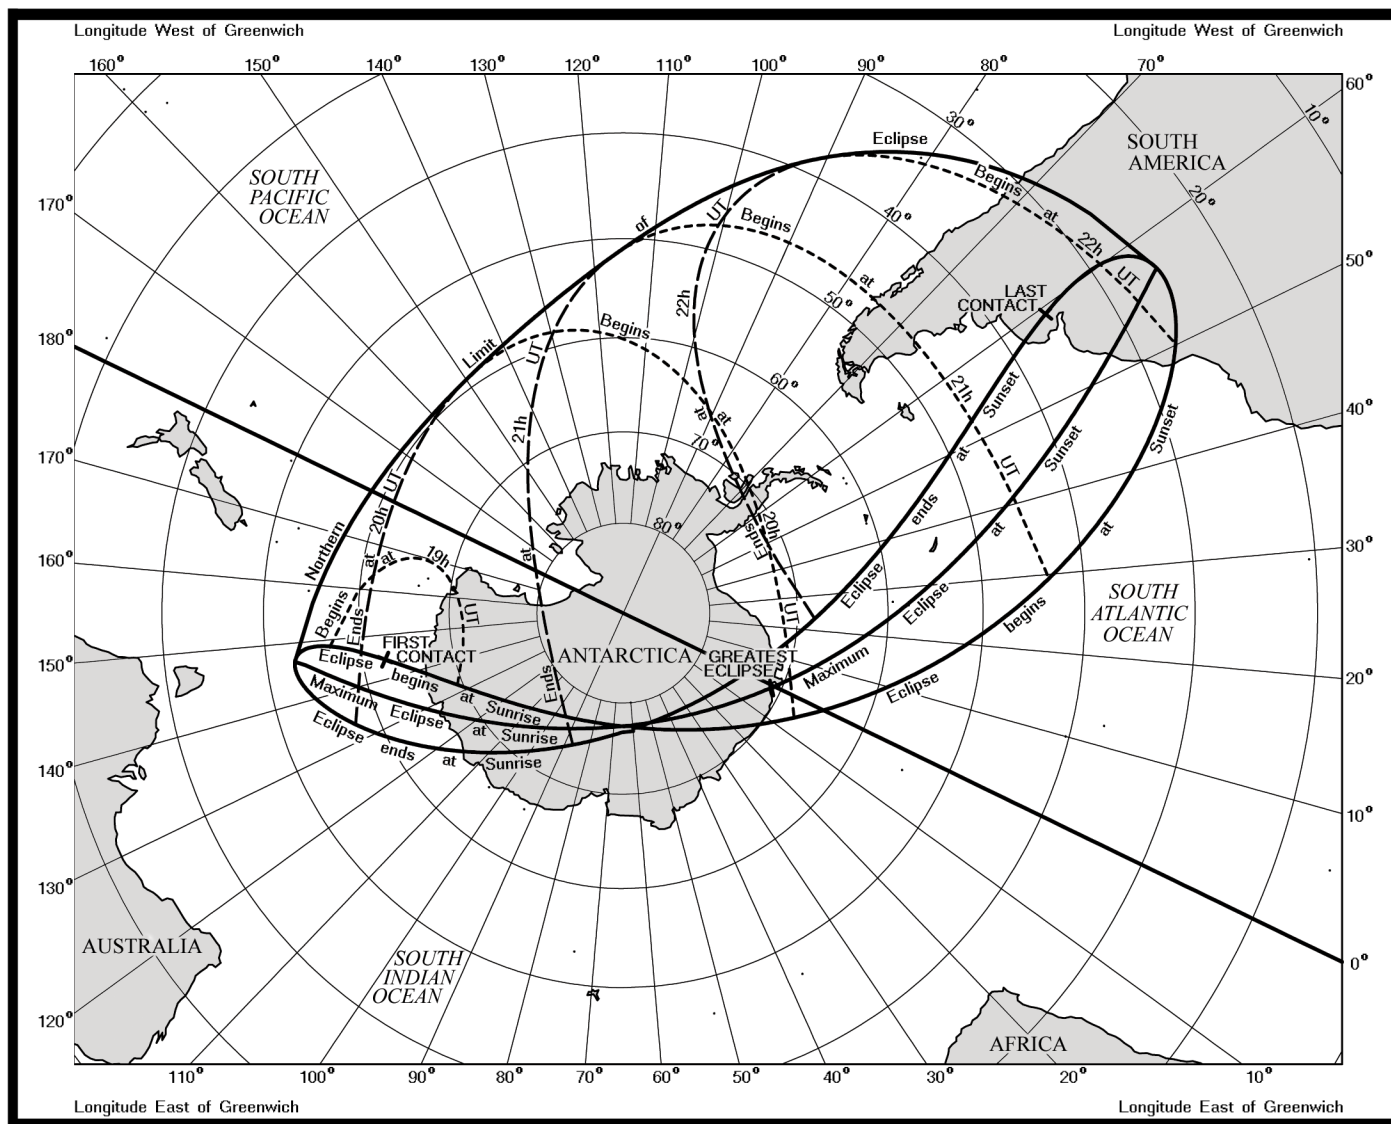

# PARTIAL SOLAR ECLIPSE OF 2018 FEBRUARY 15

ASTRONOMICAL APPLICATIONS DEPT.  
 U.S. NAVAL OBSERVATORY  
 WASHINGTON, DC 20392-5420 USA