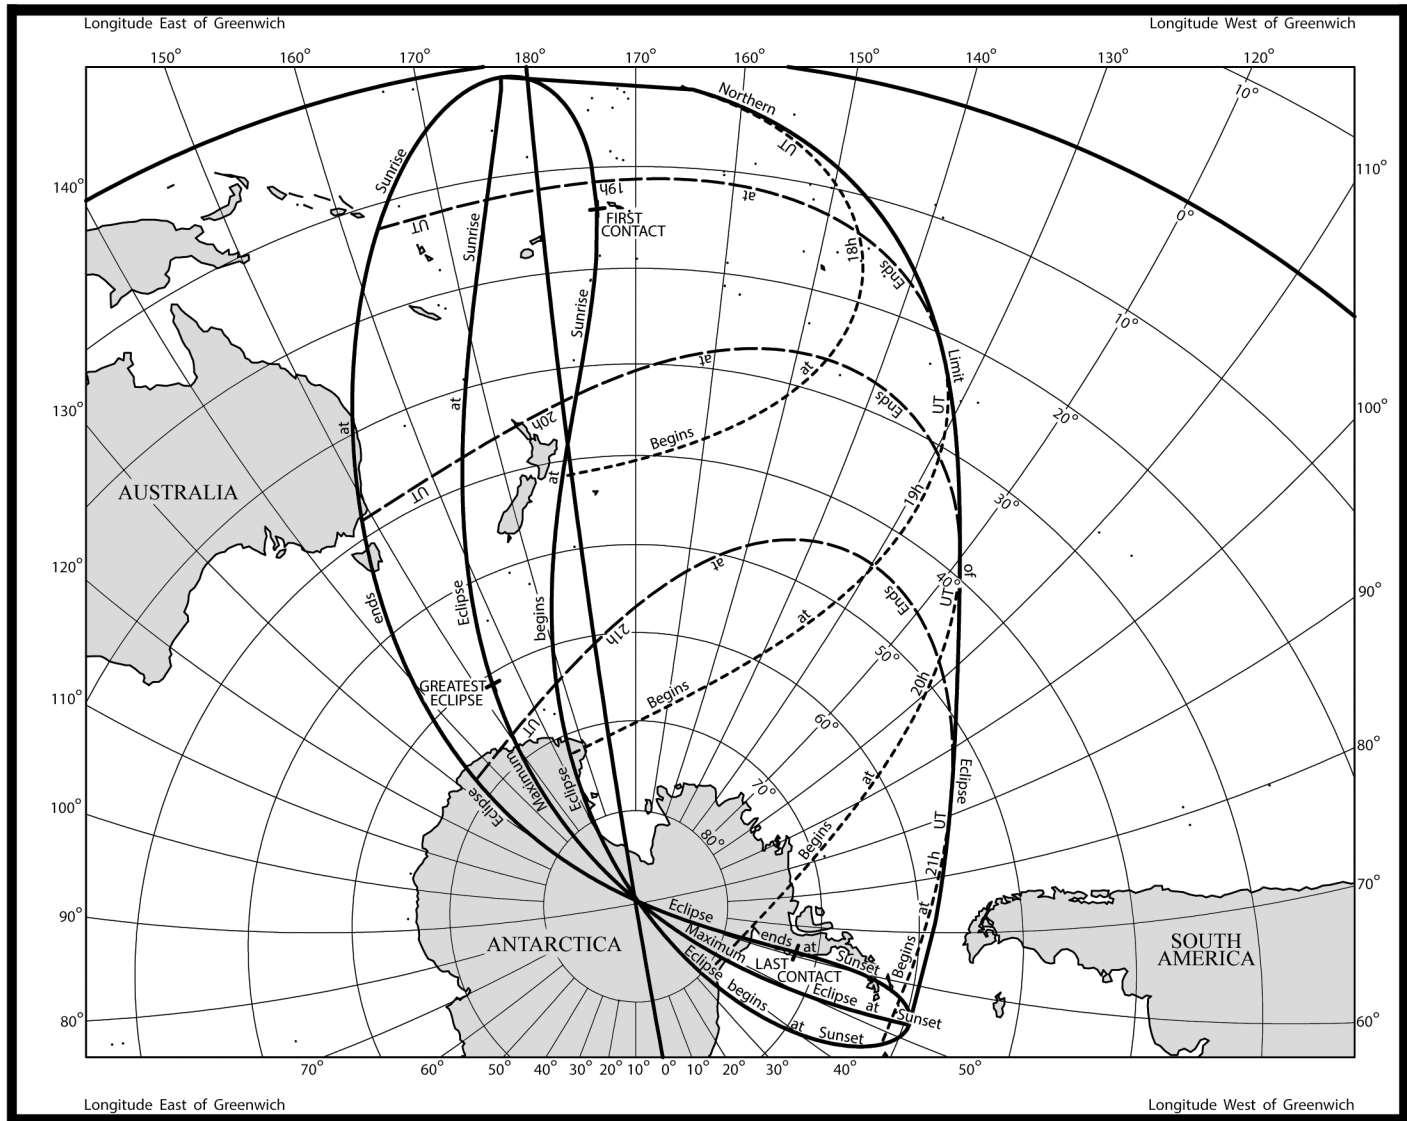

PARTIAL SOLAR ECLIPSE OF 2025 SEPTEMBER 21

NAUTICAL ALMANAC OFFICE
 U.S. NAVAL OBSERVATORY
 WASHINGTON, DC 20392-5420 USA