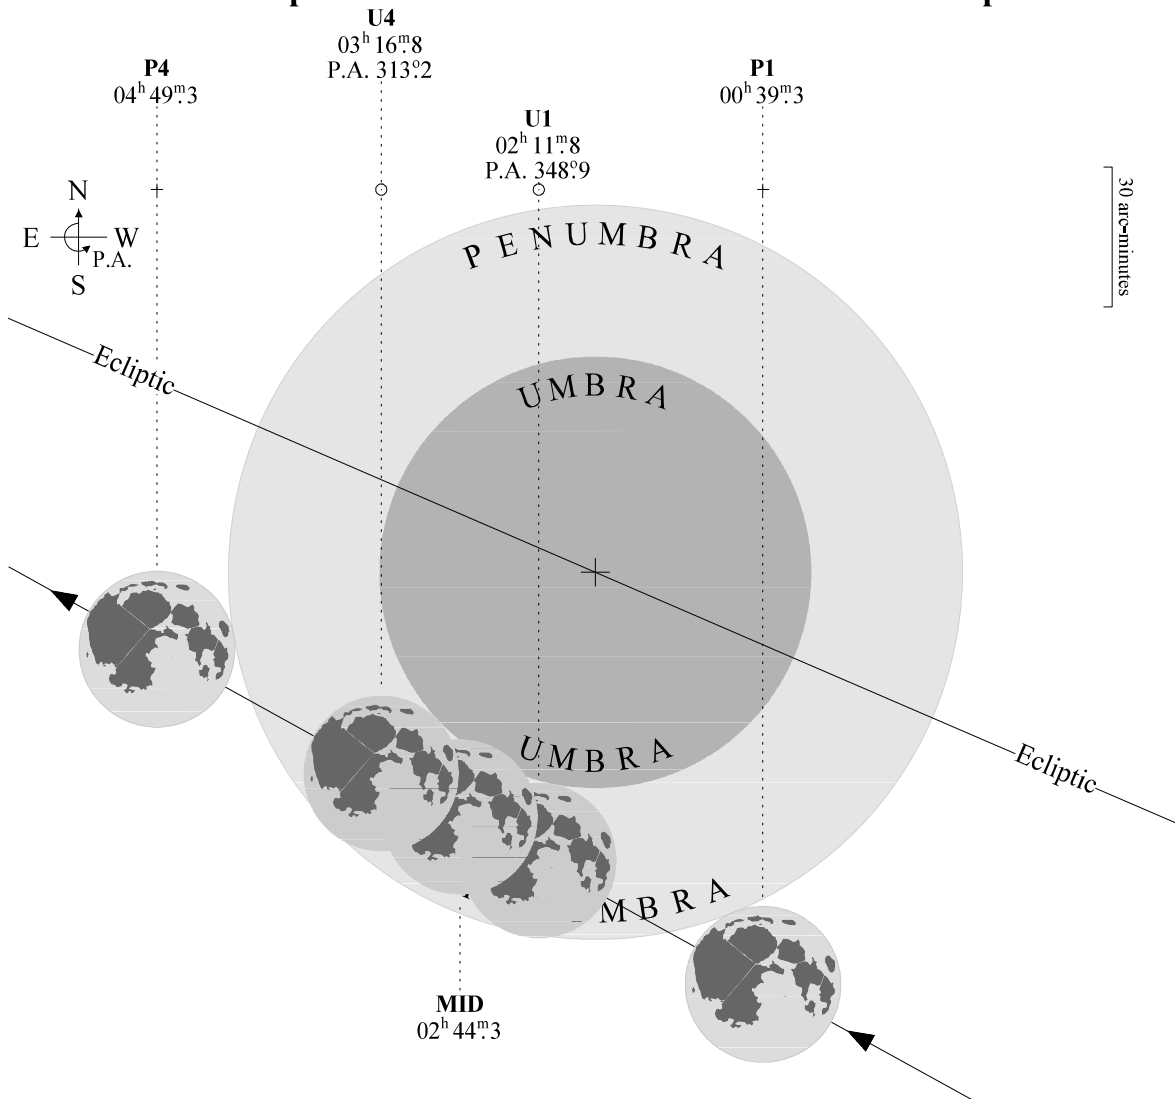

### III. - Partial Eclipse of the Moon

2024 September 18

UT of geocentric opposition in RA: September 18<sup>d</sup> 1<sup>h</sup> 48<sup>m</sup> 28<sup>s</sup>.172      Umbral magnitude of the eclipse: 0.091