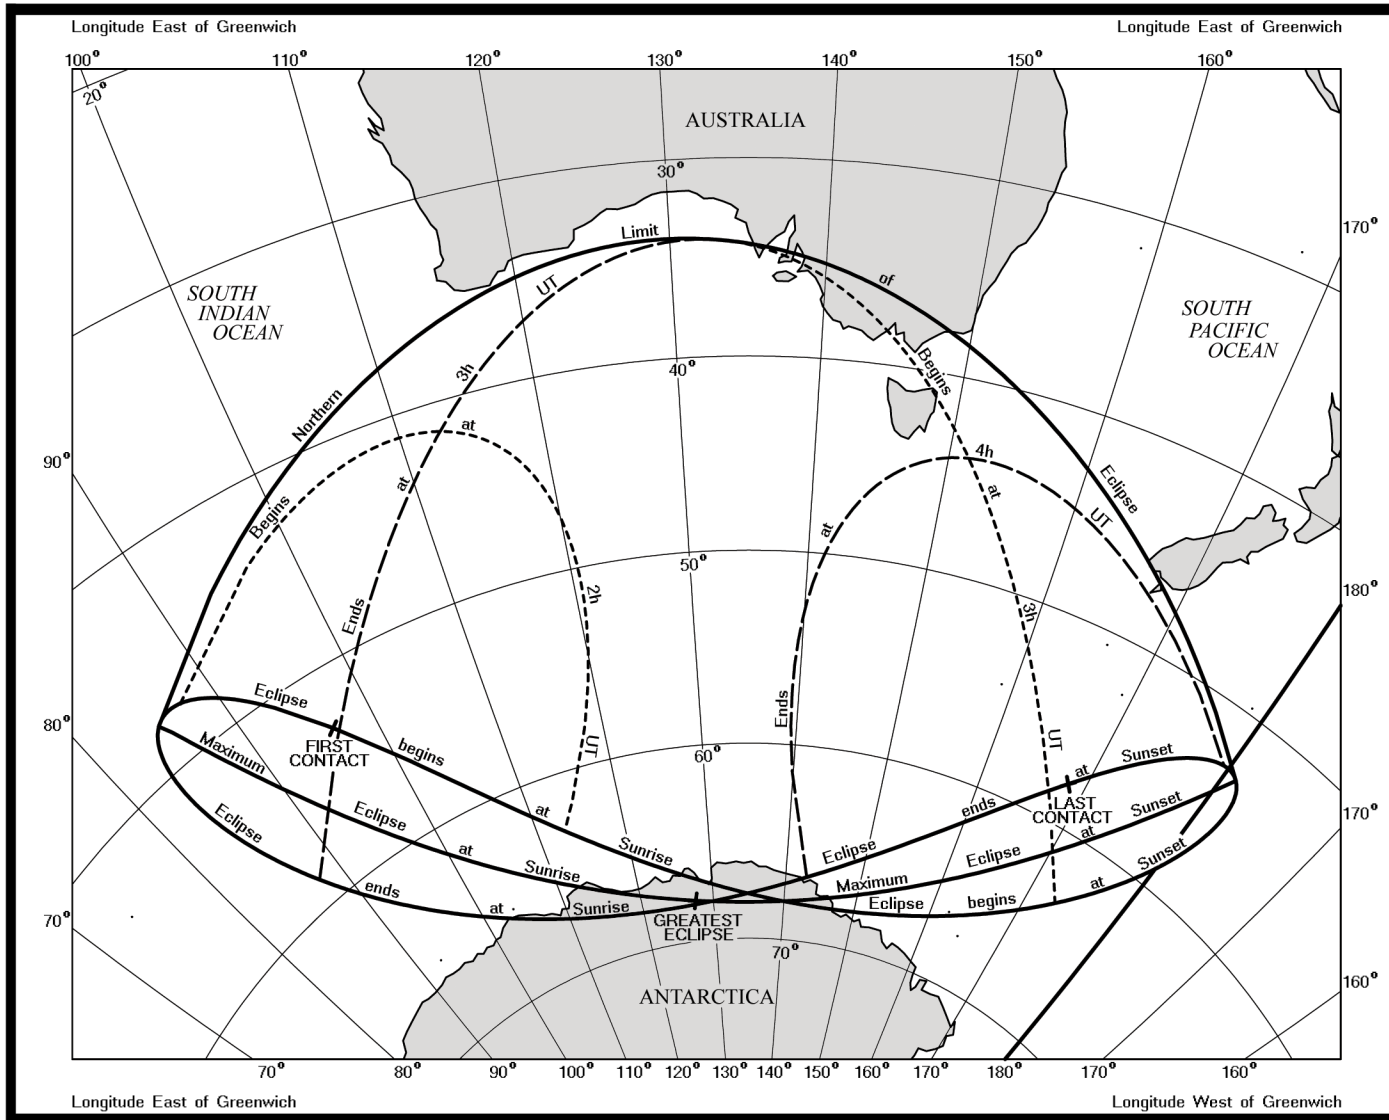

PARTIAL SOLAR ECLIPSE OF 2018 JULY 13

ASTRONOMICAL APPLICATIONS DEPT.
 U.S. NAVAL OBSERVATORY
 WASHINGTON, DC 20392-5420 USA