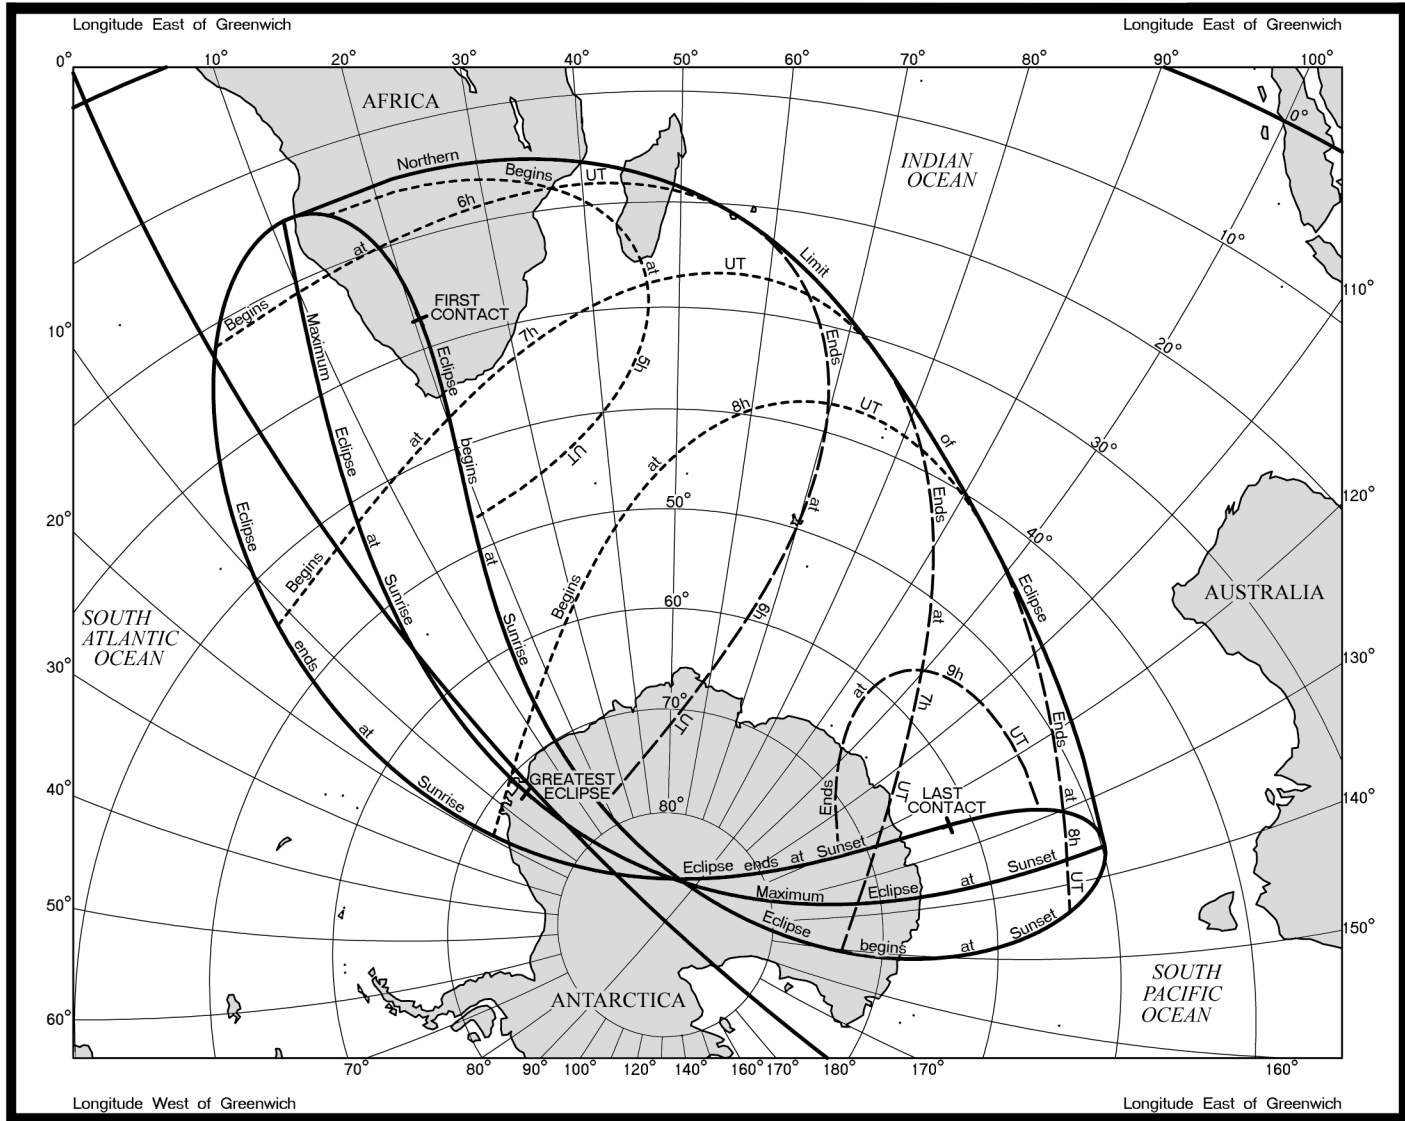

PARTIAL SOLAR ECLIPSE OF 2015 SEPTEMBER 13

ASTRONOMICAL APPLICATIONS DEPT.
 U.S. NAVAL OBSERVATORY
 WASHINGTON, DC 20392-5420 USA