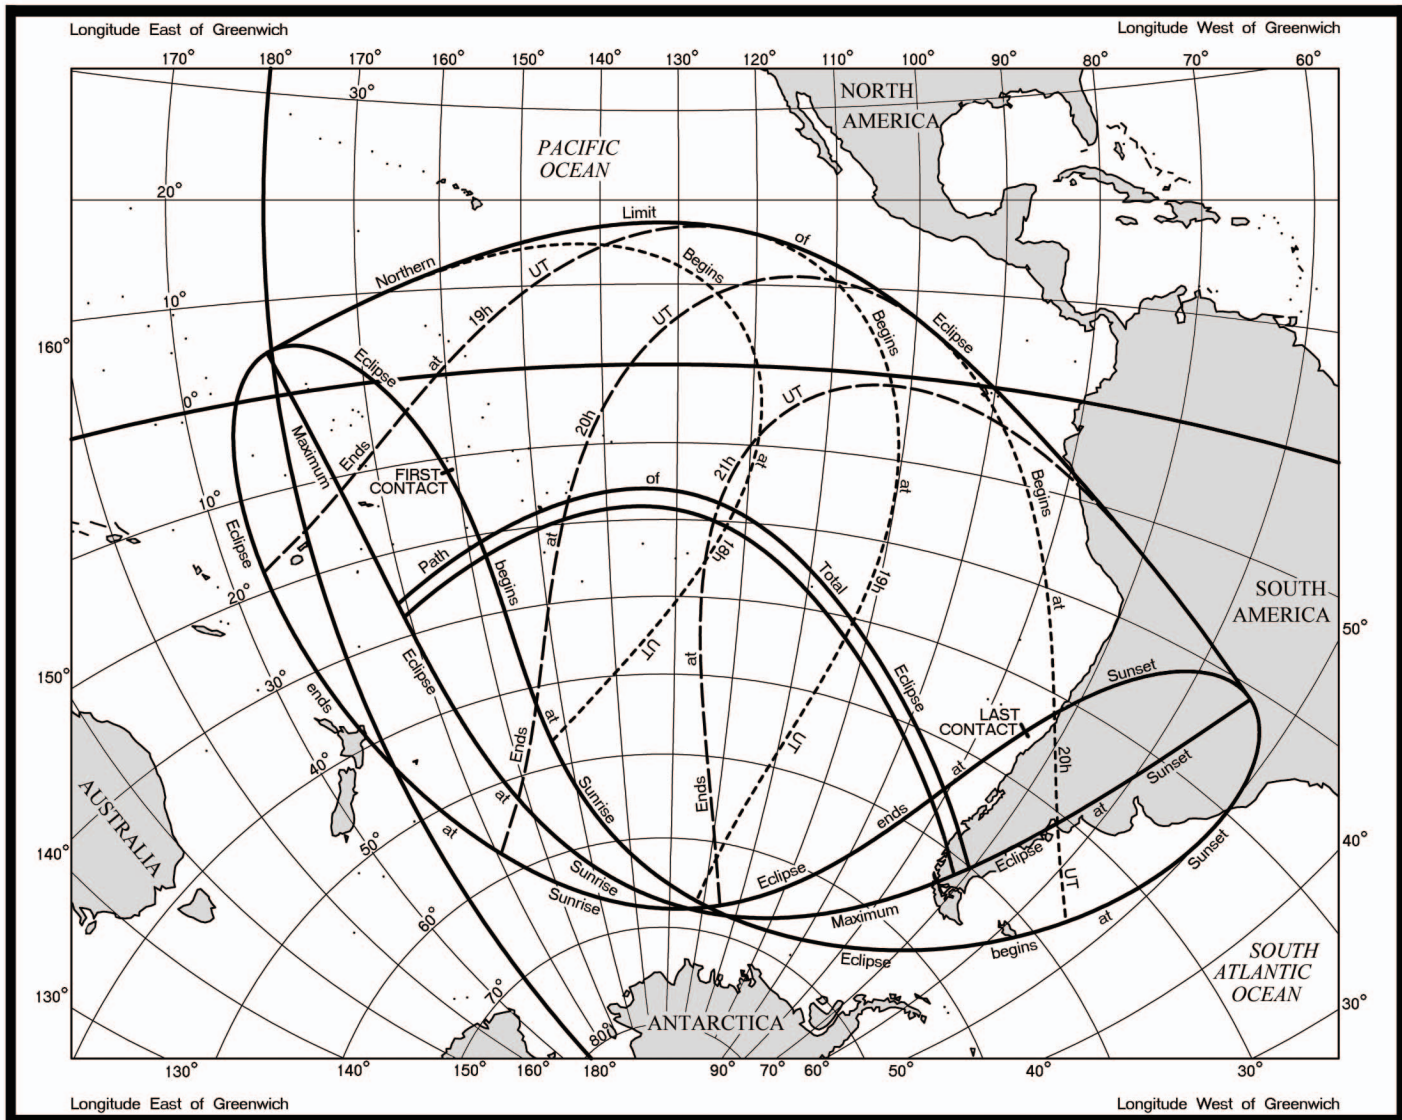

TOTAL SOLAR ECLIPSE OF 2010 JULY 11

ASTRONOMICAL APPLICATIONS DEPT.
 U.S. NAVAL OBSERVATORY
 WASHINGTON, DC 20392-5420 USA