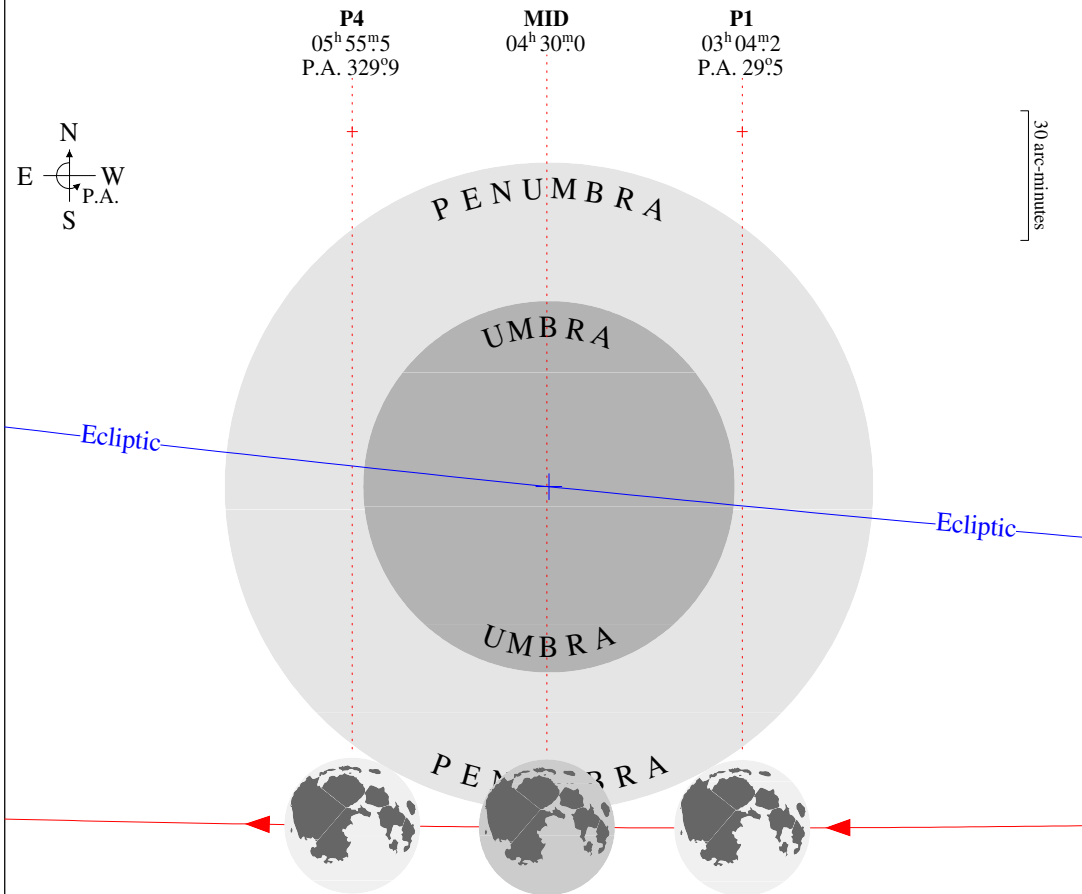

# IV. - Penumbral Eclipse of the Moon

2020 July 05

UT of geocentric opposition in RA: July 5<sup>d</sup> 4<sup>h</sup> 29<sup>m</sup> 2.732

Penumbral magnitude of the eclipse: 0.380